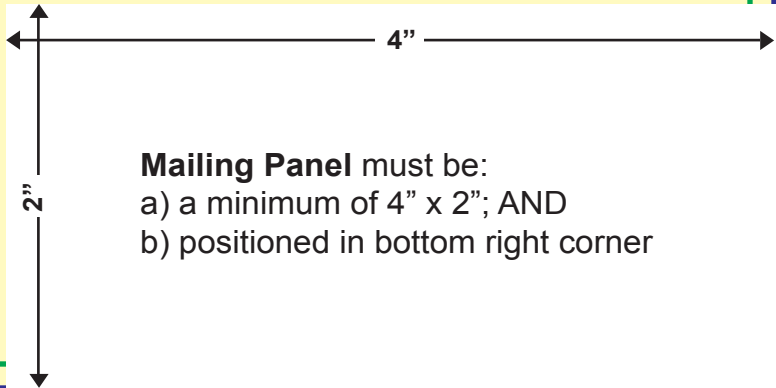

Return Address must be:
a) included in artwork; AND
b) positioned anywhere on top half of card

Caution:
Keep all text inside the green caution zone line.

Trim:
Final cut line. Text or background should not end at the blue trim line.

Bleed:
Extend all background color and images to the red bleed line.

1/8" - .125"
1/8" - .125"

Mailing Panel must be:
a) a minimum of 4" x 2"; AND
b) positioned in bottom right corner

Delete this template from your artwork before sending your file.